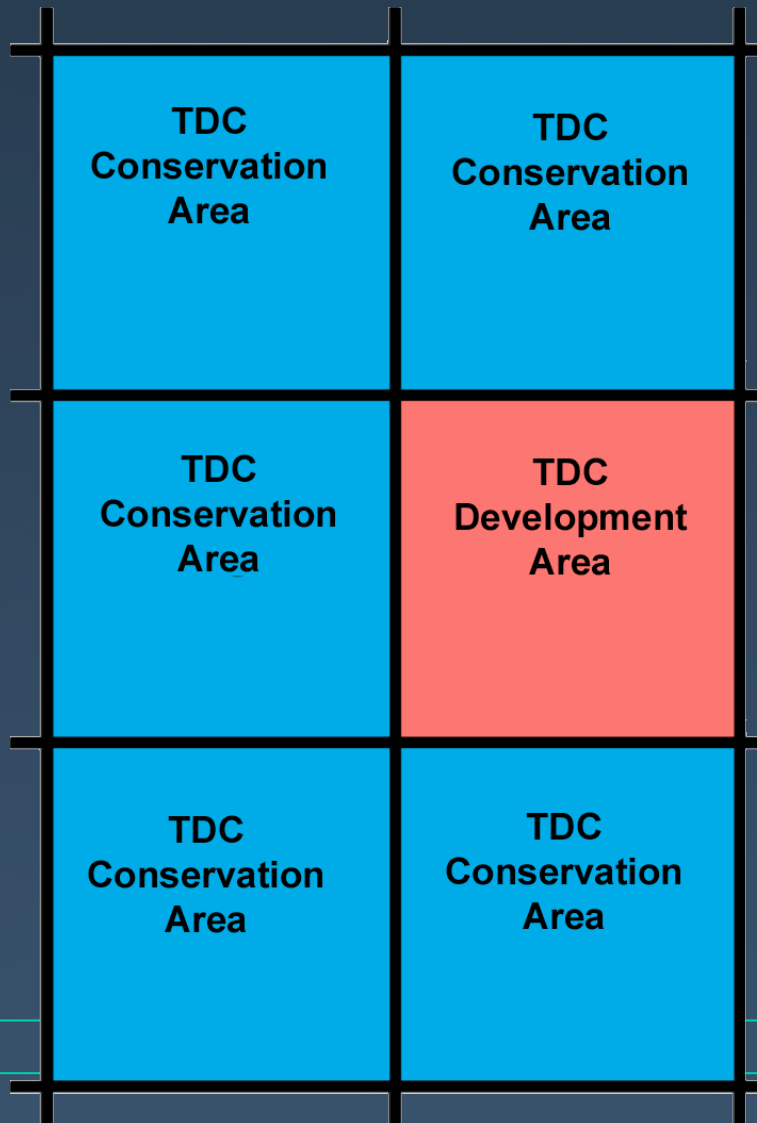

What is a TDC Program?

A TRANSFER OF DEVELOPMENT CREDITS (TDC) INFO VIDEO

Innovative Research | Engaged Communities | Healthy Landscapes

**MIISTAKIS
INSTITUTE**

TRANSFER OF DEVELOPMENT CREDITS

From "Transfer of Development Rights: A Flexible Option for Growth in Pennsylvania", Brandywine Conservancy

MIISTAKIS
INSTITUTE

What is a TDC program?

Determine the area to which the TDC program will apply

What is a TDC program?

Designate
sending
(TDC Conservation)
Areas
and
receiving
(TDC Development)
Areas

What is a TDC program?

**Assign a
'development
credit' to each
parcel**

What is a TDC program?

Developers purchase 'credits' from other parcels

Development potential is restricted on 'TDC Conservation Area' parcels